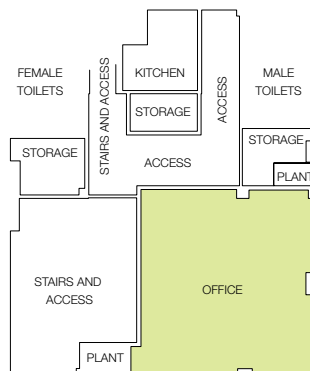

THE
**BERKELEY
SQUARE**
ESTATE

25 BRUTON STREET
MAYFAIR W1

SECOND FLOOR - 1,309 sq ft (121.61 sq m)

Not to scale

Bruton Street