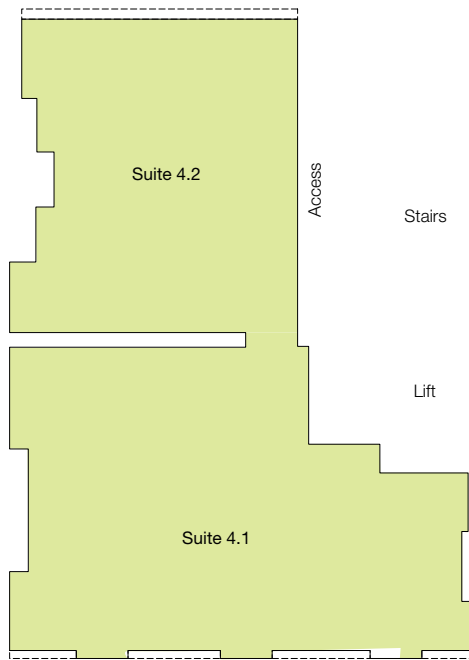

THE
**BERKELEY
SQUARE**
ESTATE

48 CHARLES STREET
MAYFAIR W1

FOURTH FLOOR - Suite 4.1 - 525 sq ft (48.77 sq m)
Not to scale - Suite 4.2 - 362 sq ft (33.63 sq m)

Kitchen

Charles Street

THE
**BERKELEY
SQUARE**
ESTATE

48 CHARLES STREET
MAYFAIR W1

LOWER GROUND FLOOR - 679 sq ft (63.08 sq m)

Not to scale

Charles Street