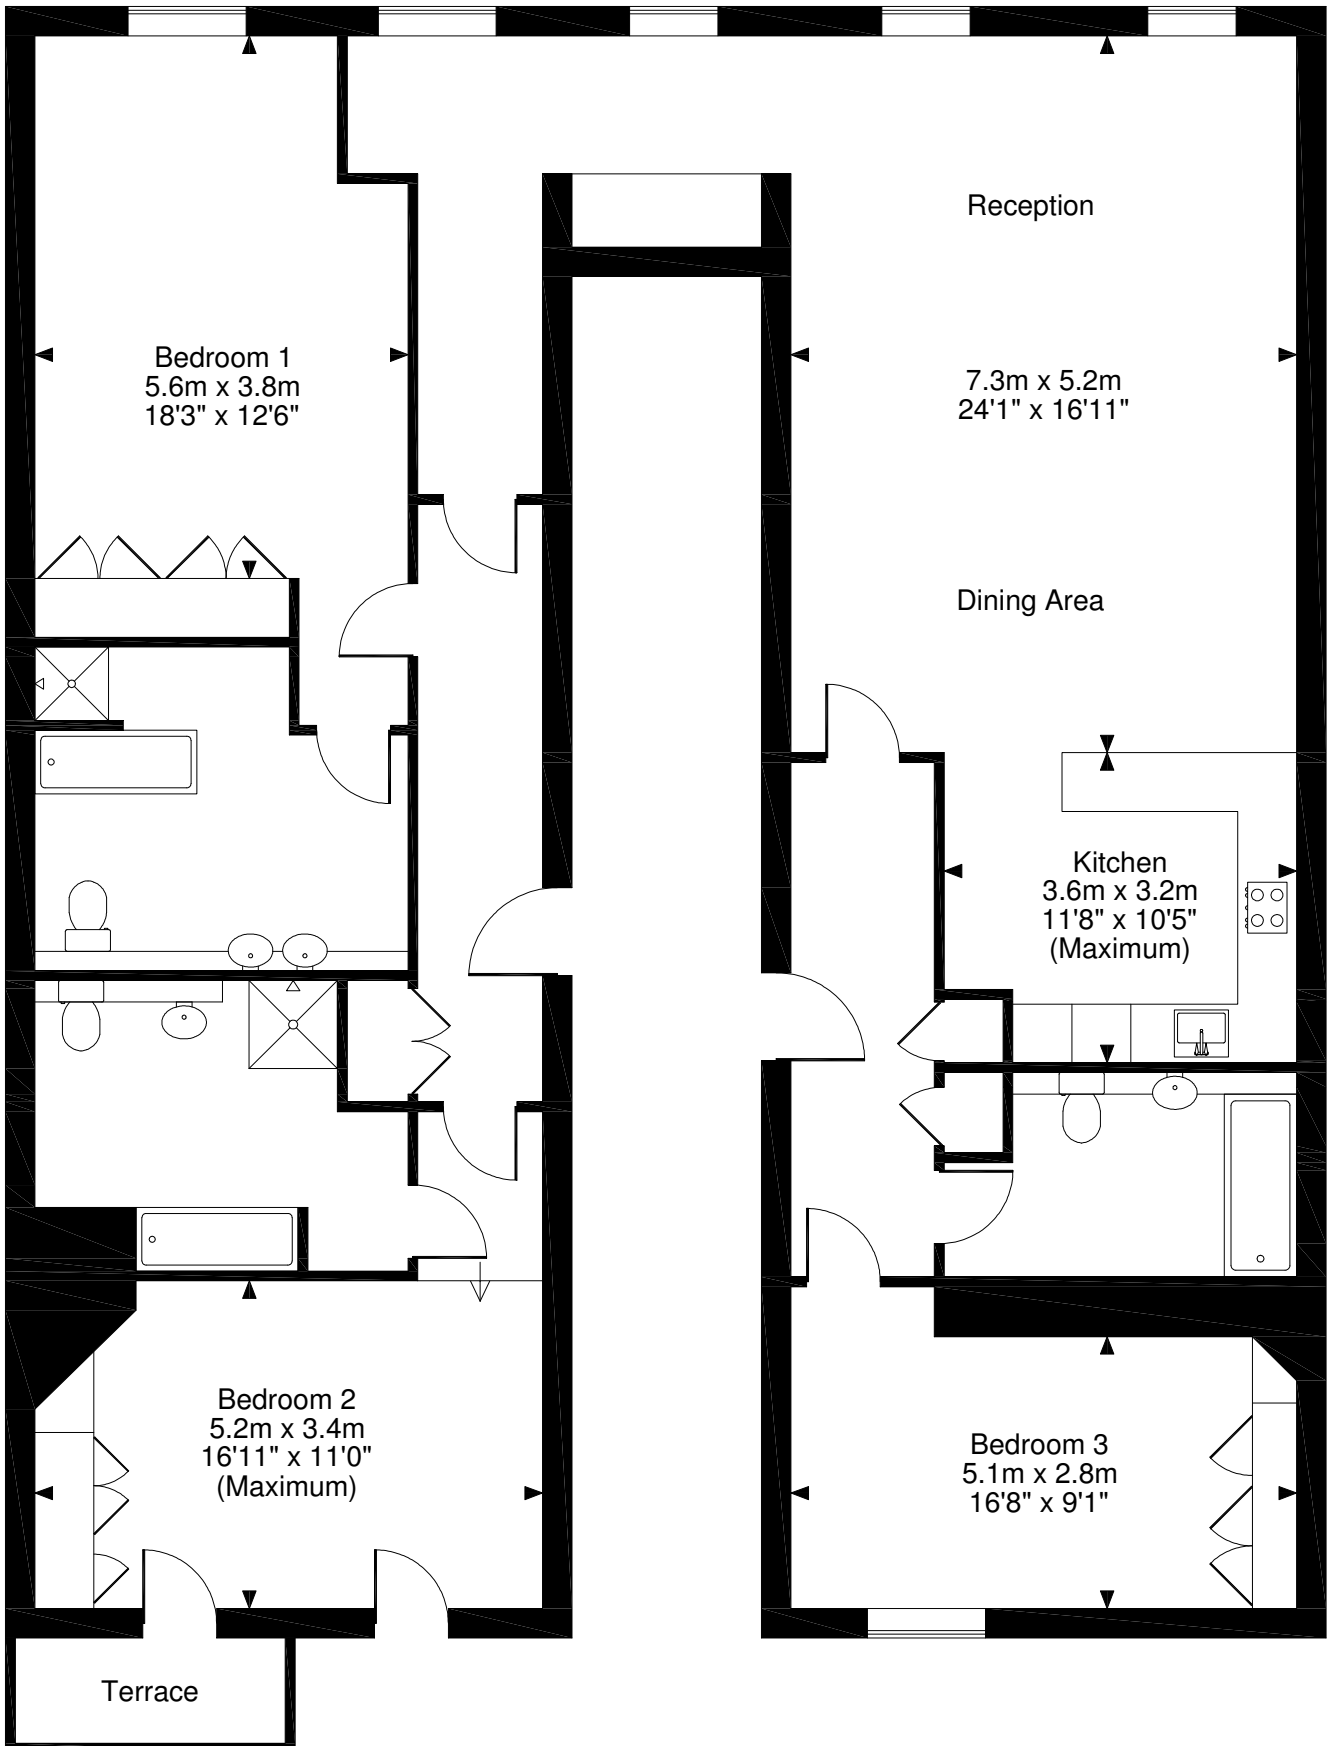

Bruton Place, W1J
Approximate Gross Internal Area
1824 Sq Ft/169 Sq M

First Floor

FOR ILLUSTRATIVE PURPOSES ONLY - NOT TO SCALE

The position & size of doors, windows, appliances and other features are approximate only.

© ehouse. Unauthorised reproduction prohibited. Drawing ref. dig/8203823/TML